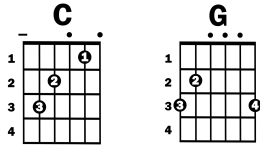

Down In The Valley American Folk Song

Swing Pattern

1	&	2	&	3	&
↓		↓		↓	↑

Chords

Verse 1:

C^4
 G^4
 Down in the valley, valley so low
 G^4
 C^4
 Late in the evening hear the wind blow
 C^4
 G^4
 Hear the wind blow love hear the wind blow
 G^4
 C^4
 Late in the evening hear the wind blow

Verse 2:

C^4
 G^4
 If you don't love me love me please
 G^4
 C^4
 Go right on by me give my heart ease
 C^4
 G^4
 Give my heart ease love give my heart ease
 G^4
 C^4
 Go right on by me give my heart ease

Verse 3:

C^4
 G^4
 Write me a letter, send it by mail
 G^4
 C^4
 Send it in care of Birmingham Jail
 C^4
 G^4
 Birmingham Jail love Birmingham Jail
 G^4
 C^4
 Send it in care of Birmingham Jail

Verse 4:

Down in the valley valley so low
Hang your head over hear the train blow
Hear the wind blow love hear the train blow
Hang your head over hear the train blow