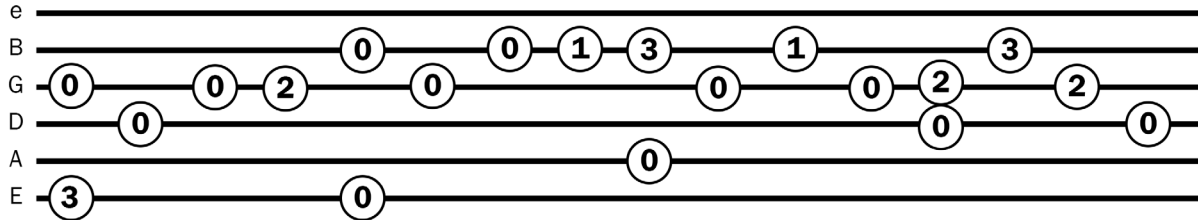

The Place Where Lost Things Go
 Disney's Mary Poppins Returns

Capo 4

Instrumental

Verse 1:

G **Em** **C** **G**
 Do you ever lie awake at night
Am7 **C** **D** **D/E** **D/F#**
 Just between the dark and the morning light
G **Em** **C** **G**
 Searching for the things you used to know
Am7 **C** **D** **D/F#** **G**
 Looking for the place where the lost things go

Instrumental:

G **Em** **Am7** **D**

Verse 2:

G **Em** **C** **G**
 Do you ever dream or reminisce
Am7 **C** **D** **D/E** **D/F#**
 Wondering where to find what you tru - ly miss
G **Em** **C** **G**
 Or maybe all those things that you love so
 Am7 **C** **D** **D/F#** **G**
 Are waiting in the place where the lost things go