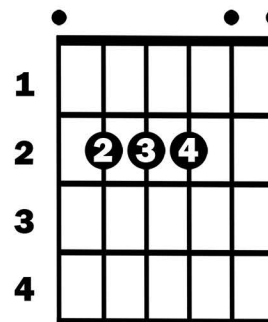

CHORD VARIATIONS CHEAT SHEET

Most common chord variation shapes

7th Chords

C7

A7

G7

E7

D7

Suspended 4th Chords

Csus4

Asus4

Gsus4

Esus4

Dsus4

Slash (Inverted) Chords

1st Inversion
(for E shape chords)

1st inversion
(for A shape chords)

2nd Inversion
(for E shape chords)

2nd Inversion
(for A shape chords)